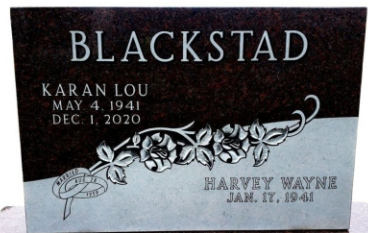

WALNUT GROVE