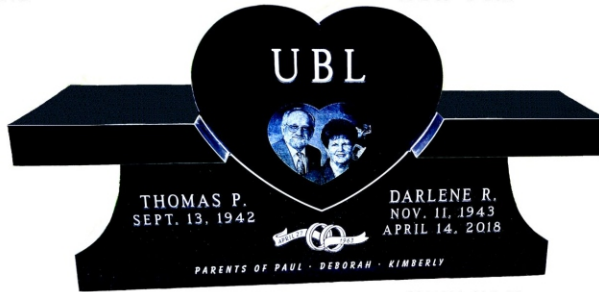

REDWOOD FALLS

FREDRICKSON

(FATHER)
JAMES D.
SEPT. 3, 1948

(MOTHER) (NIDGE)
MARGARET M.
MAR. 4, 1949

(SON)
JAY M.
NOV. 29, 1979
APR. 16, 2017

NEW ULM

NEW ULM

MORGAN